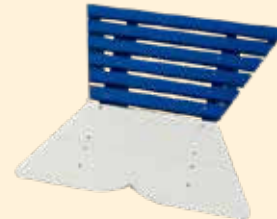

(#80106) 6' Park Bench
WEATHERWOOD & TUDOR BROWN

FOOT RESTS

(#1593) Gliding Footrest
20x21x14
ANTIQUE MAHOGANY &
MILWAUKEE BROWN

(#1591) Deck Chair Footrest
21x20x15
ARUBA BLUE & BLACK

(#1598) Fish Tail Footrest
26x26x13
BRIGHT WHITE & BLUE