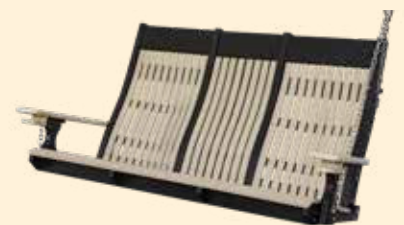

(#1462) 5' Decade Swing
(with console)
BIRCH & BLACK