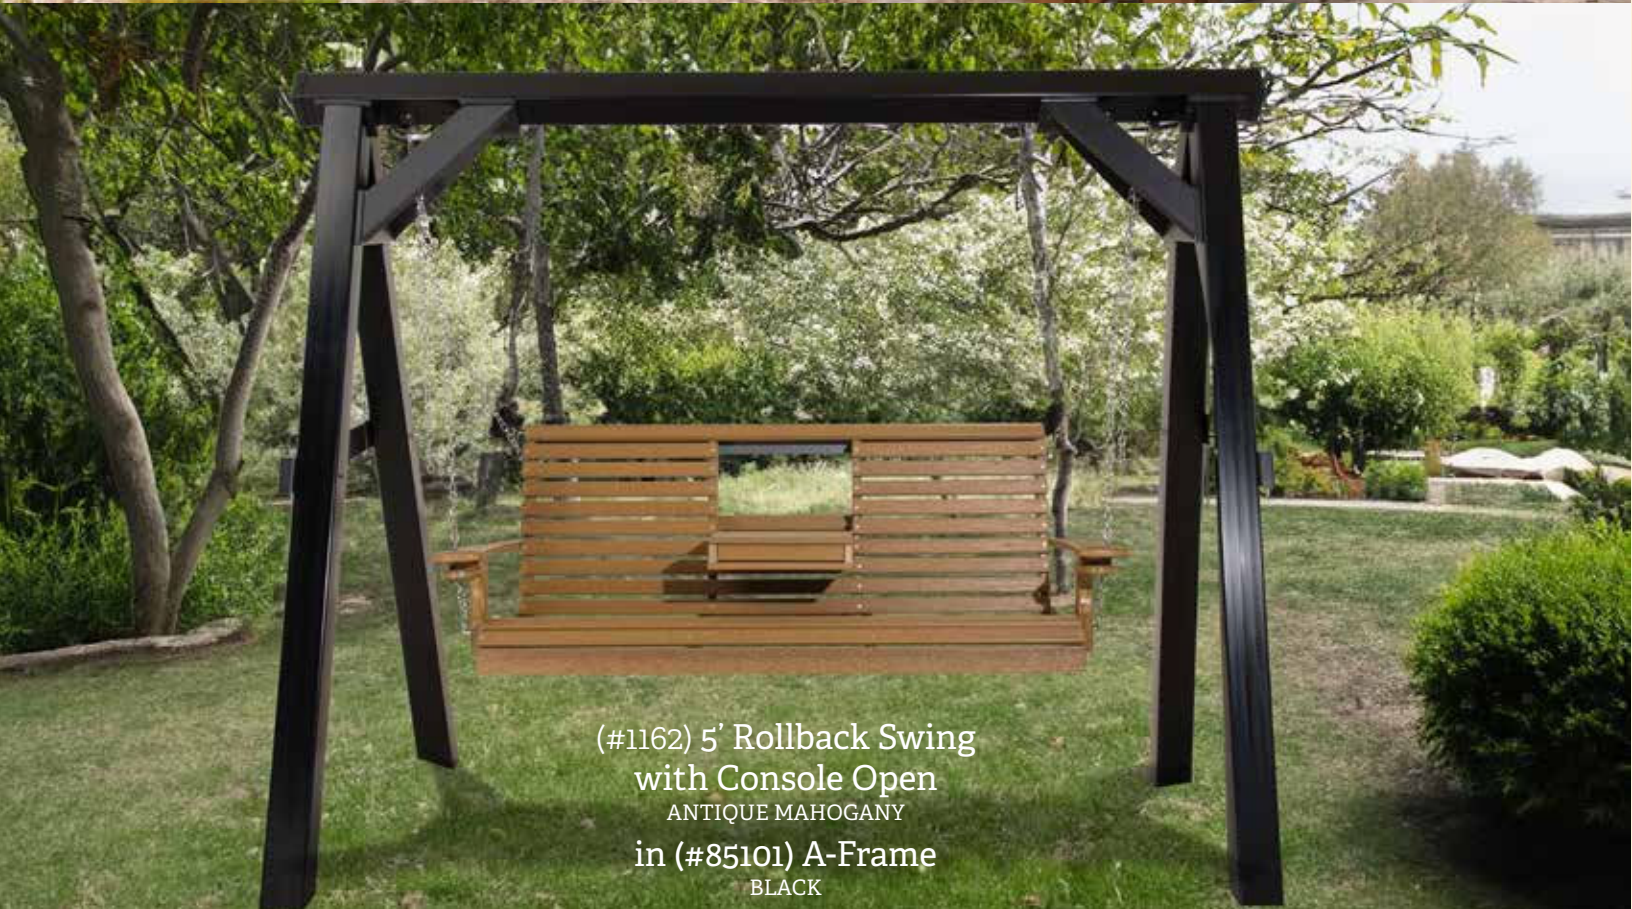

(#1164) 5' Rollback Glider w/ console
BIRCH & ANTIQUE MAHOGANY

(#7204) 3'X5' StarGlow Lounge Table
BIRCH & ANTIQUE MAHOGANY

2 - (#1124) 2' Rollback Glider
BIRCH & ANTIQUE MAHOGANY

(#1162) 5' Rollback Swing
with Console Open
ANTIQUÉ MAHOGANY
in (#85101) A-Frame
BLACK