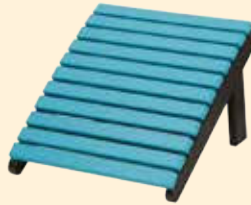

(#1591) Deck Chair Footrest
21x20x15
ARUBA BLUE & BLACK