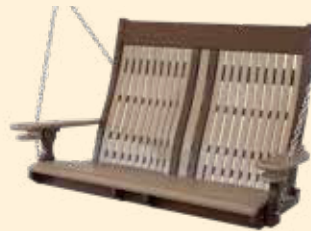

(#1423)
2' Decade Swivel Glider
CHERRYWOOD & BLACK

(#1424)
2' Decade Glider
DARK GRAY & BLACK

(#1421)
2' Decade Hi-Glider
BIRCH & COASTAL GRAY

(#1413)
2' Decade Swivel Hi-Glider
BIRCH & BRAZILIAN WALNUT

(#1446)
4' Decade Bench
DRIFTWOOD & BLACK

(#1444) 4' Decade Glider
BIRCH & ANTIQUE MAHOGANY

(#1454) 5' Decade Glider
(no console)
CHERRYWOOD & BLACK

(#1464) 5' Decade Glider
(with console)
ANTIQUÉ MAHOGANY & BLACK

ALSO AVAILABLE:

- (#1456) 5' Decade Bench no console
- (#1466) 5' Decade Bench with console
- (#1422) 2' Decade Swing
- (#1441) 4' Decade Hi-Glider
- (#1451) 5' Decade Hi-Glider no console
- (#1461) 5' Decade Hi-Glider with console
- (#1452) 5' Decade Swing no console