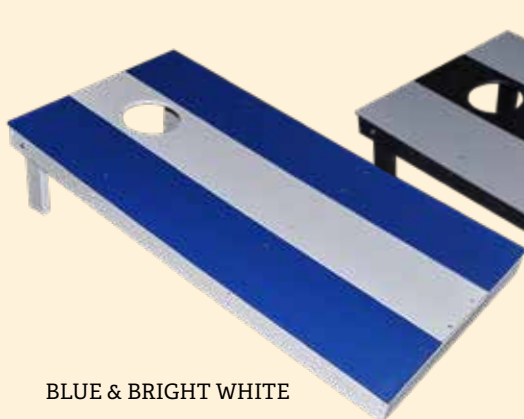

(#1592) Flat Top Footrest
22x20x14
WEATHERWOOD & TUDOR BROWN

(#1594) Flat Top Jr
13x20x14
WEATHERWOOD & TUDOR BROWN

POLY CORNHOLE BOARDS

(#80601) Poly Cornhole Set with bags. Our CapellaVue Cornhole bags are made with plastic pellets, to withstand the outdoor elements.

BLUE & BRIGHT WHITE

LIGHT GRAY & BLACK

BLUE & LIGHT GRAY

Matching corn hole bags included.
All boards have aluminum supports to prevent sagging.
Folds for easy storage.
We ship poly cornholes to anywhere in the U.S.A.